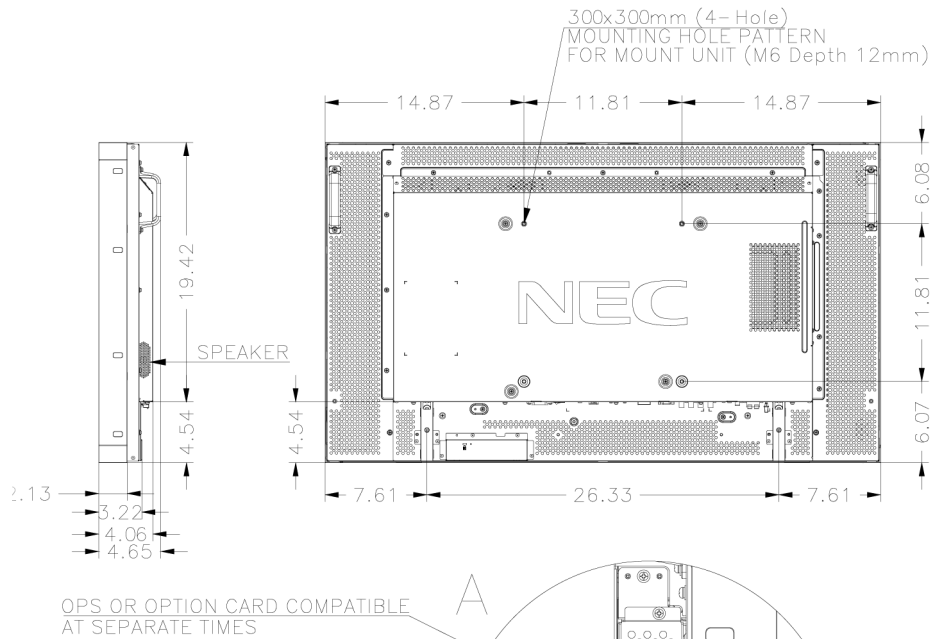

Back

Contact Us

220 Tradesmen Dr.
Hutto, Texas 78634

1.800.320.5944

sales@touchsystems.com

www.touchsystems.com