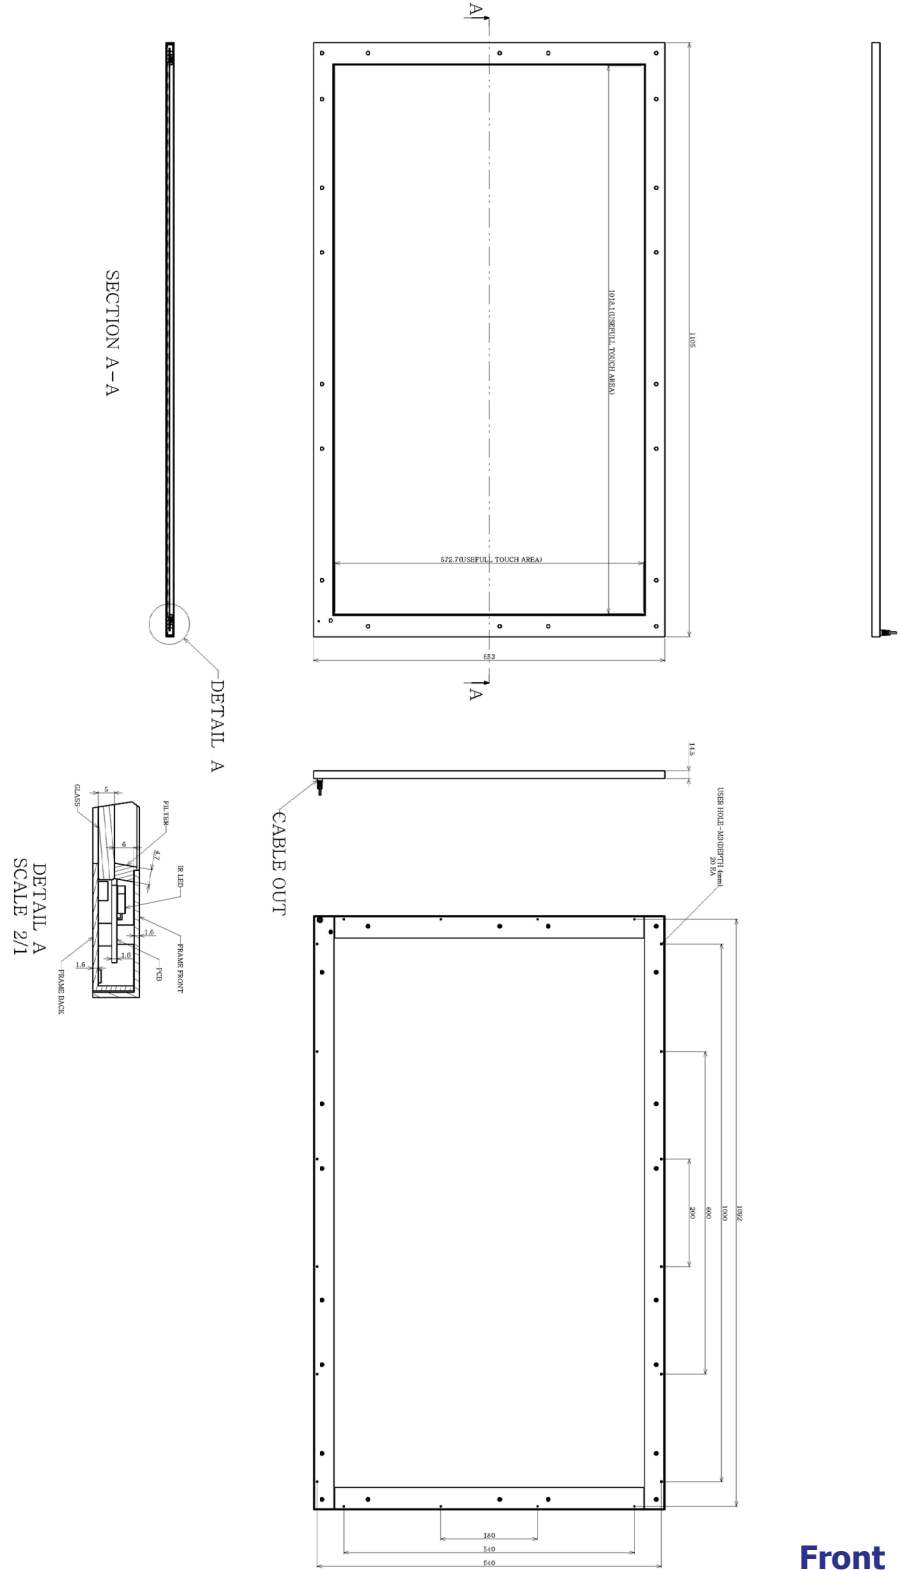

Mechanical Drawings

Front

Contact Us

220 Tradesmen Dr.
Hutto, Texas 78634

1.800.320.5944

sales@touchsystems.com

www.touchsystems.com