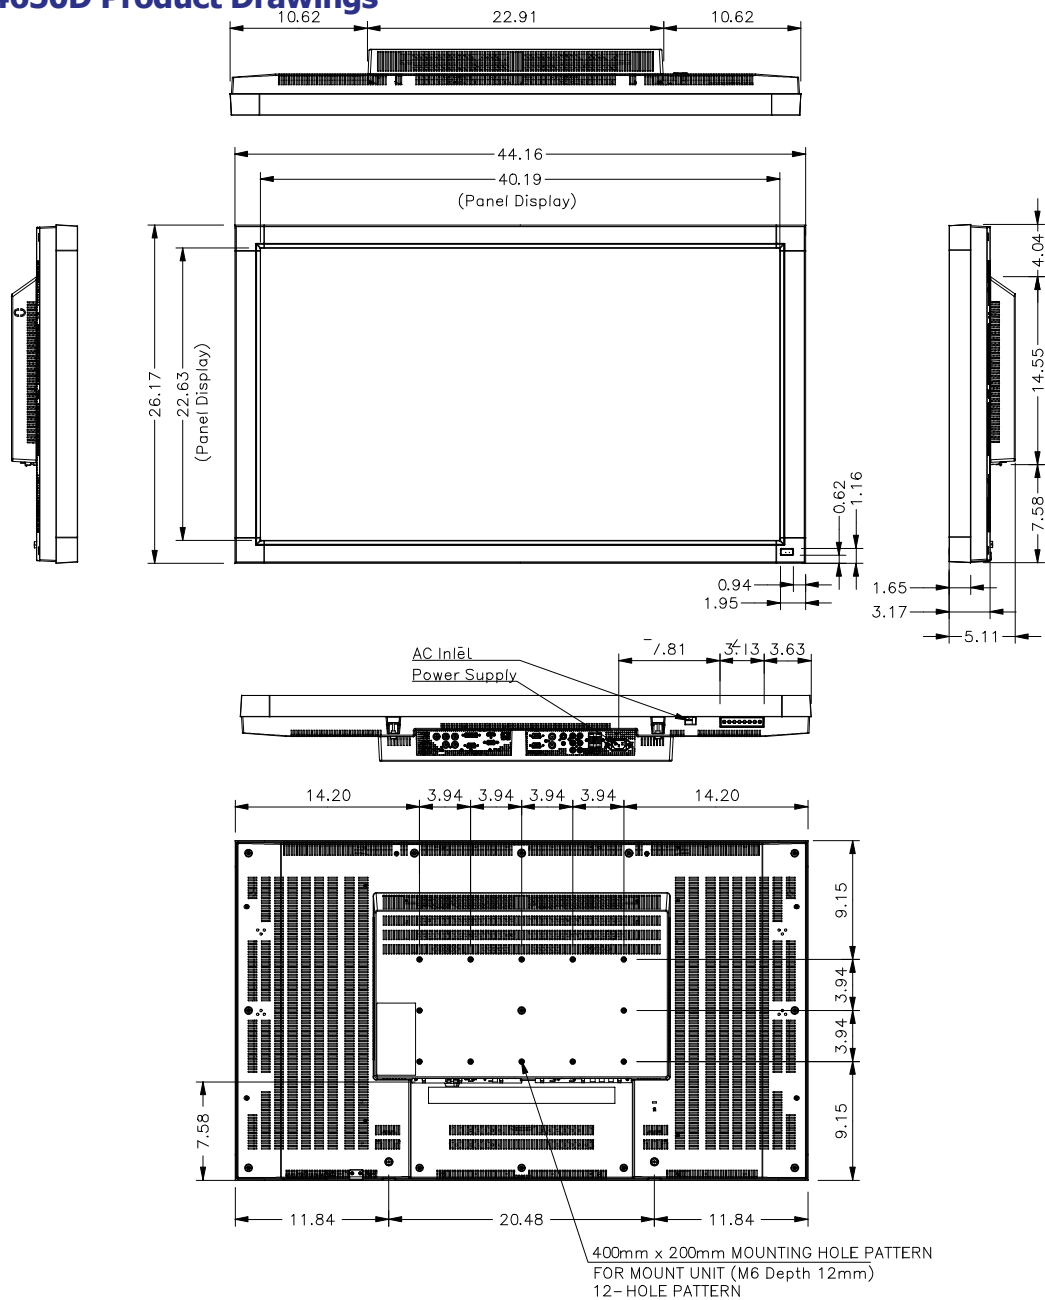

V4650D Product Drawings