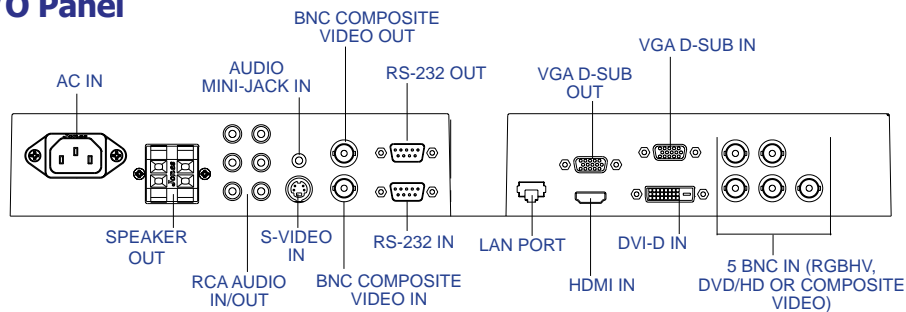

V4650D I/O Panel

Contact Us

220 Tradesmen Dr.
Hutto, Texas 78634
1-800-320-5944

Sales@touchsystems.com
www.touchsystems.com