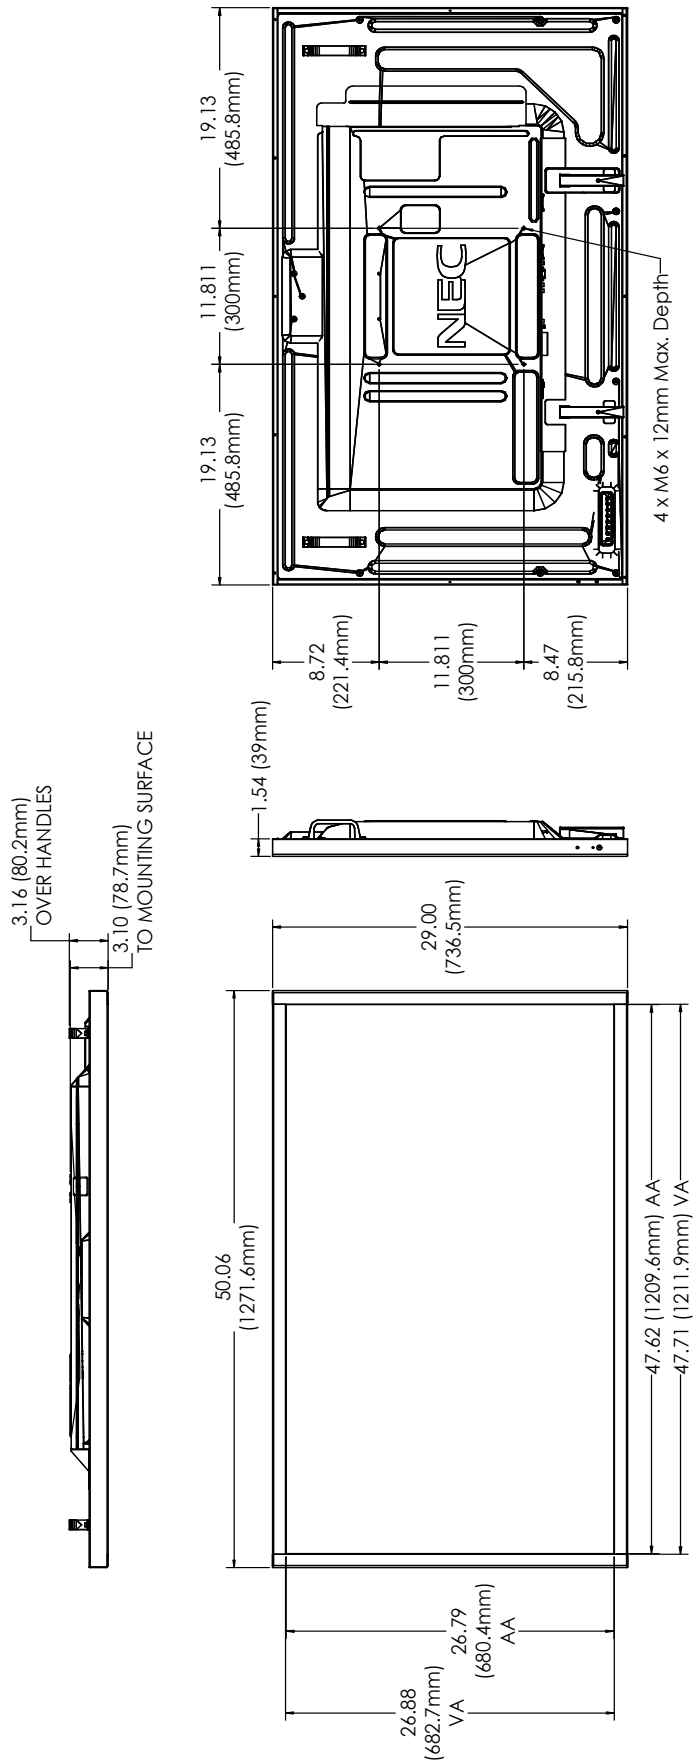

P553-TS

CONTACT

220 Tradesmen Dr.
Hutto, Texas 78634
800.320.5944
sales@touchsystems.com