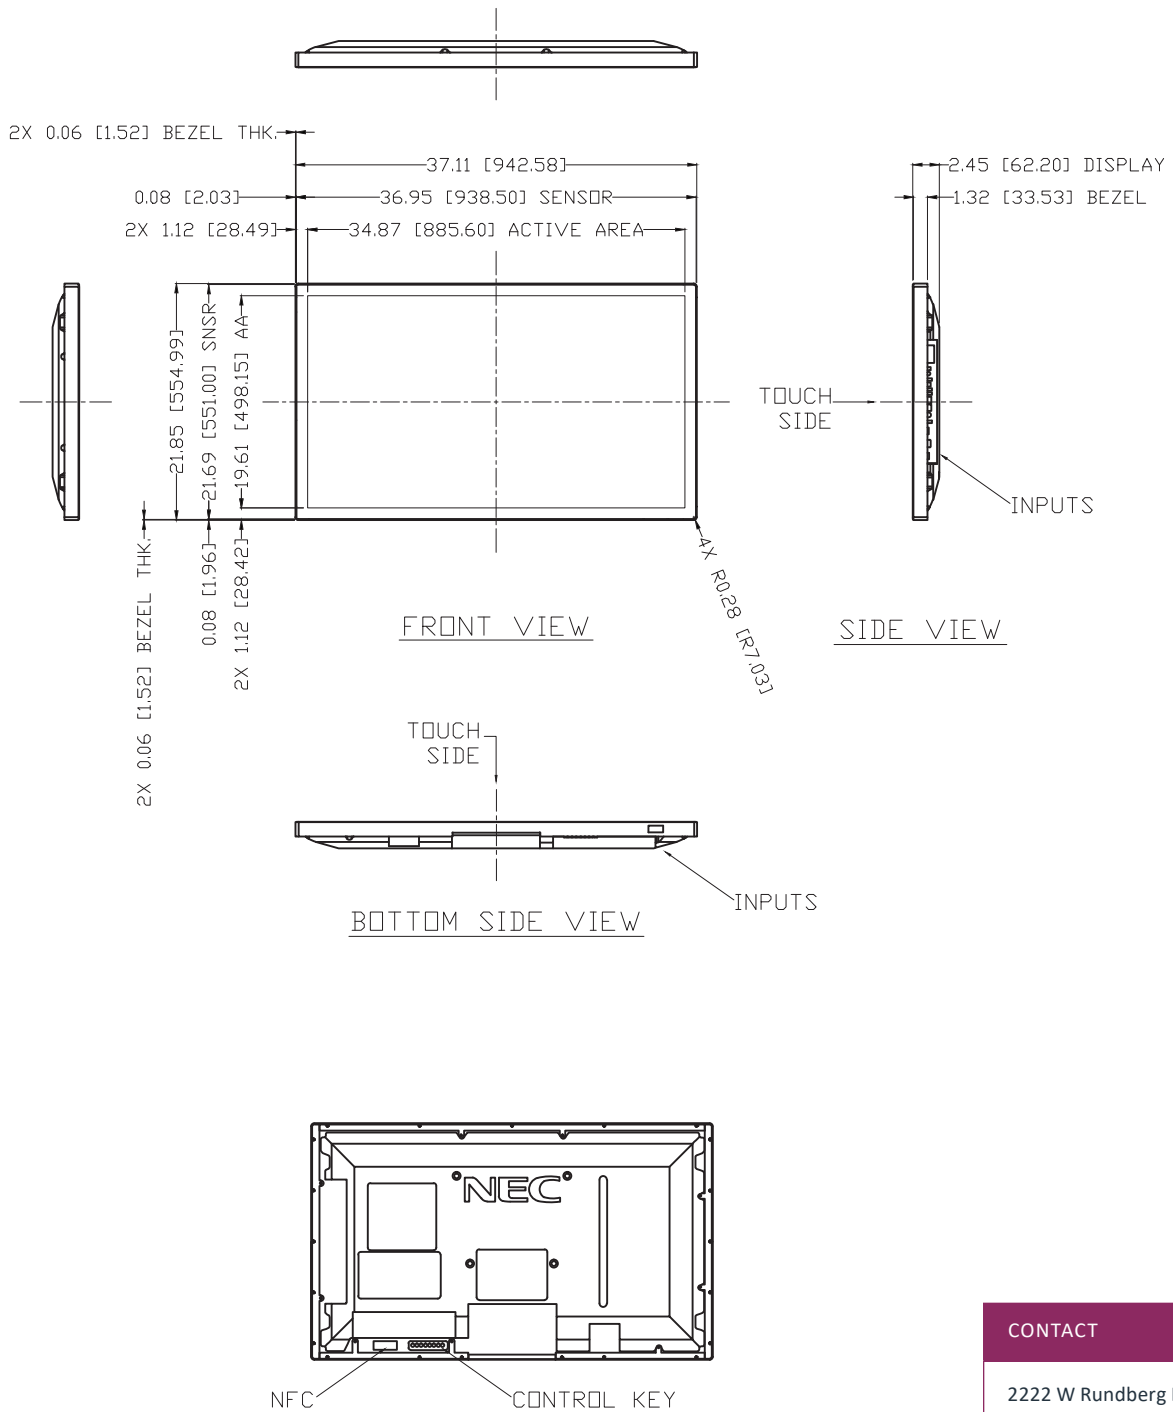

P404-TSP

NEC Large-Format PCAP | 40"

This 40" touch display features 10-point projected capacitive technology and 24/7 operation due to its internal and external design. Internally, the display features an advanced thermal management system as well as self-diagnosis tools. Externally, the display claims a sealed, industrial-strength premium panel design that's compatible with industry standard mounts to survive the most heavily trafficked areas.

Specifications

Viewable Image Size	40"
Touch Technology	PCAP 10 pt
Touch Communication	USB Type A
Brightness	700 cd/m2
Contrast Ratio	4000 : 1
Aspect Ratio	16 : 9
Viewing Angle	178° V / 178° H
Resolution	1920 x 1080
Response Time	8 ms
Compatibility	PC and Mac
Video Input	DVI-D, HDMI, DisplayPort
Power Consumption	115 W On / < .5W Standby
Operating Temperature	32 - 104°F / 0 - 40°C
Operating Humidity	20 - 80 % RH
Dimensions (WxHxD)	37.11"x 21.85"x 2.45"
Weight	51 lbs
VESA Mount Configuration	300mm x 300mm (M6)
Limited Warranty	1 Year