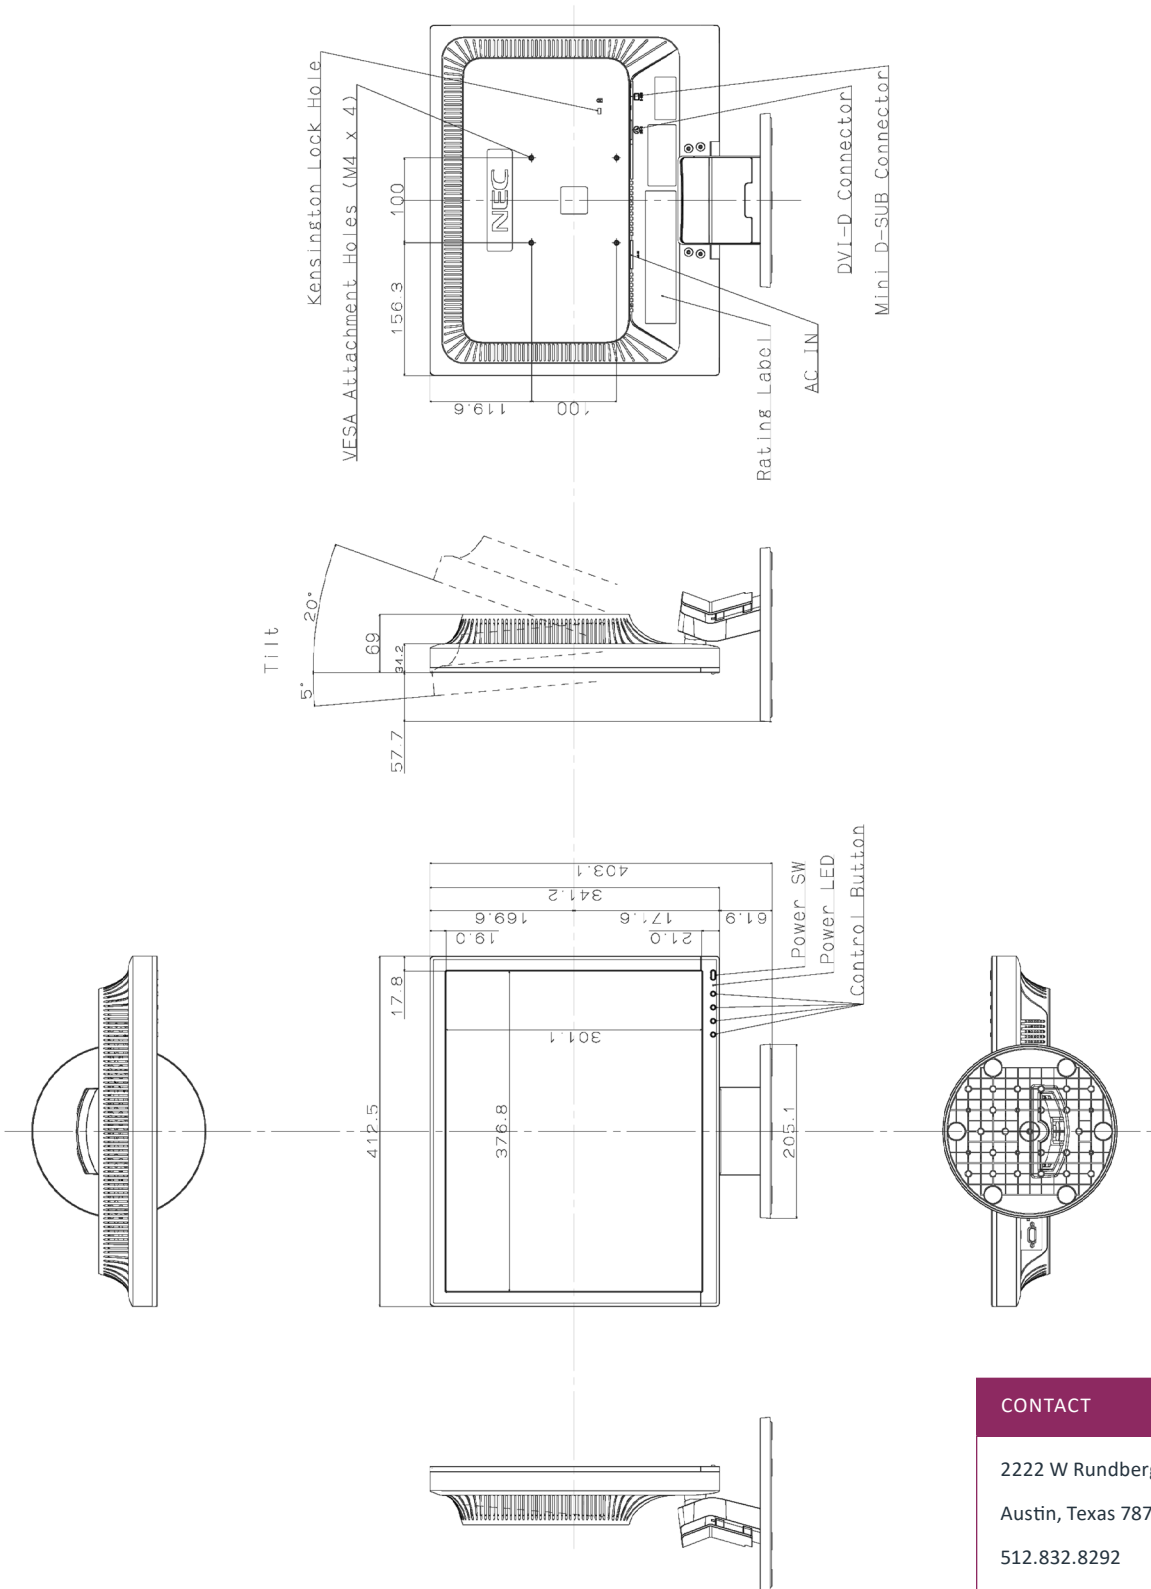

Specifications

Viewable Image Size	19"
Touch Technology	Resistive
Pixel Pitch	0.29mm
Brightness	250 cd/m2
Contrast Ratio	1000 : 1
Aspect Ratio	5:4
Viewing Angle	178° V / 178° H
Resolution	1280 x 1024
Response Time	14 ms
Compatibility	PC and Mac
Video Input	DVI-D, VGA 15-Pin D-Sub
Power Consumption	18 W On / .15W Standby
Operating Temperature	41 - 95°F / 5 - 53°C
Operating Humidity	20 - 80 % RH
Dimensions (WxHxD)	412.5 x 403.1 x 205.1mm (with stand)
Weight	3.9 kg (with stand)
VESA Mount Configuration	100 x 100 mm
Limited Warranty	1 Year