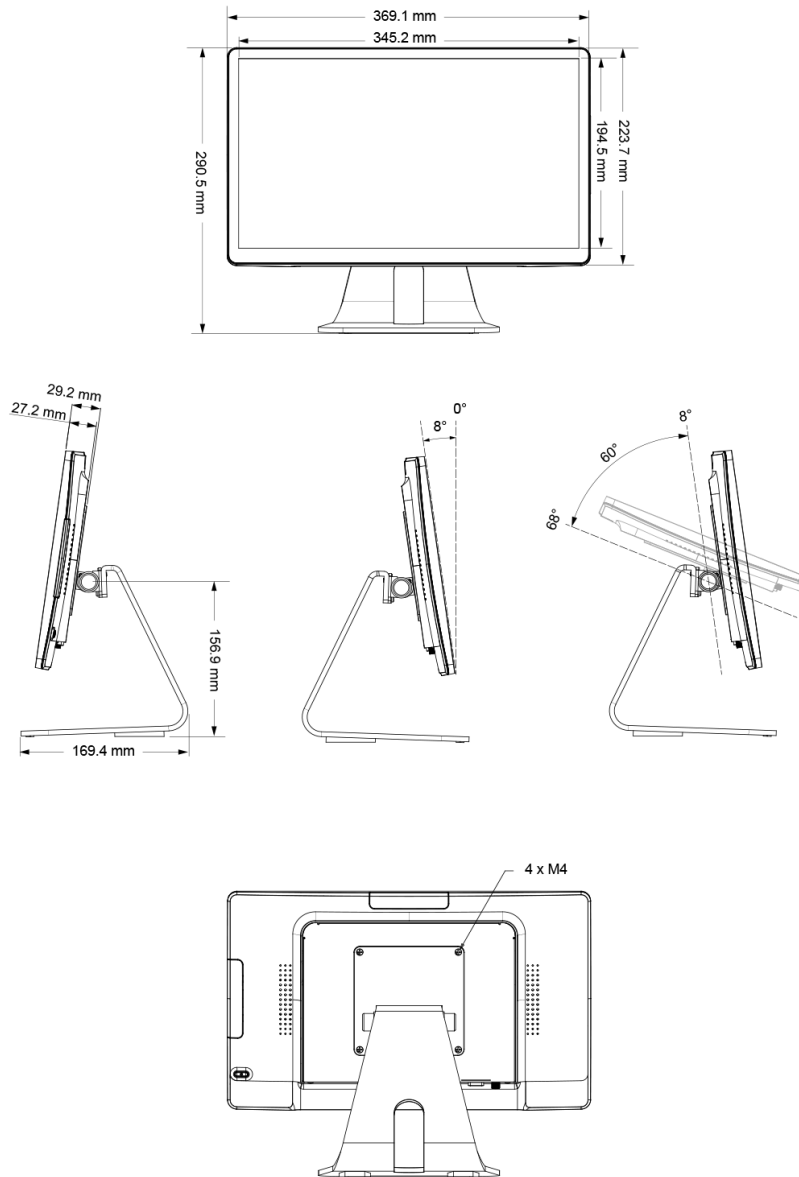

### AT A GLANCE

- Landscape or Portrait
- Slim Design
- Optional MSR
- 2 x 2W Stereo Speaker
- TAA Compliant

### Specifications

|                          |                                 |
|--------------------------|---------------------------------|
| Viewable Image Size      | 15.6"                           |
| Touch Technology         | PCAP 10 pt                      |
| Touch Communication      | USB-HID Type B                  |
| Brightness               | 405 cd/m <sup>2</sup>           |
| Contrast Ratio           | 1000 : 1                        |
| Aspect Ratio             | 16 : 9                          |
| Viewing Angle            | 178° V / 178° H                 |
| Resolution               | 1920 x 1080                     |
| Video Input              | VGA, DisplayPort, HDMI™         |
| Power Supply             | 50 W External AC Power Adapter  |
| Operating Temperature    | 32 - 104°F / 0-40°C             |
| Operating Humidity       | 20 - 80 % RH                    |
| Dimensions (WxHxD)       | 14.53" x 8.8" x 1.15"           |
| Weight                   | 3.98 lbs / with stand: 8.39 lbs |
| VESA Mount Configuration | 100mm x 100mm                   |
| Certifications           | CE, FCC, LVD, RoHS              |
| Warranty                 | 3 years                         |
| Mount or Stand           | Optional                        |