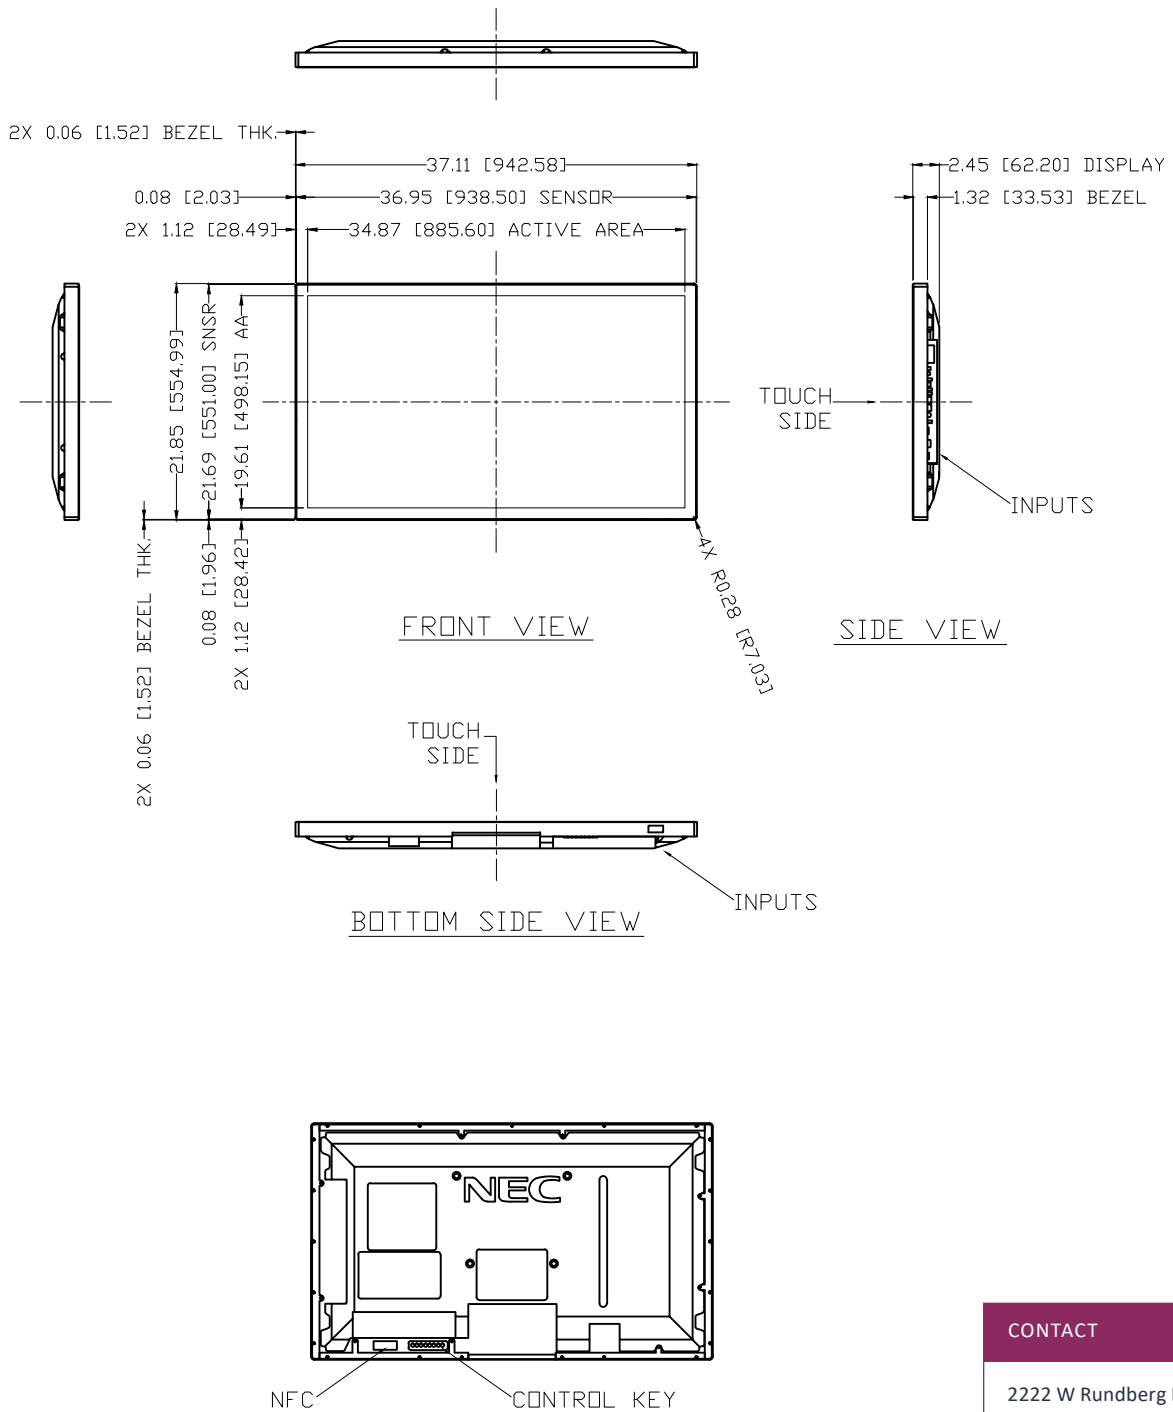

### AT A GLANCE

- Commercial Grade
- High-Bright LED Backlight
- Landscape or Portrait
- OPS Compatible
- Two Expansion Slots

## Specifications

Viewable Image Size	40"
Touch Technology	PCAP 10 pt
Touch Communication	USB Type A
Brightness	700 cd/m2
Contrast Ratio	4000 : 1
Aspect Ratio	16 : 9
Viewing Angle	178° V / 178° H
Resolution	1920 x 1080
Response Time	8 ms
Compatibility	PC and Mac
Video Input	DVI-D, HDMI, DisplayPort
Power Consumption	115 W On / < .5W Standby
Operating Temperature	32 - 104°F / 0 - 40°C
Operating Humidity	20 - 80 % RH
Dimensions (WxHxD)	37.11"x 21.85"x 2.45"
Weight	51 lbs
VESA Mount Configuration	300mm x 300mm (M6)
Limited Warranty	1 Year